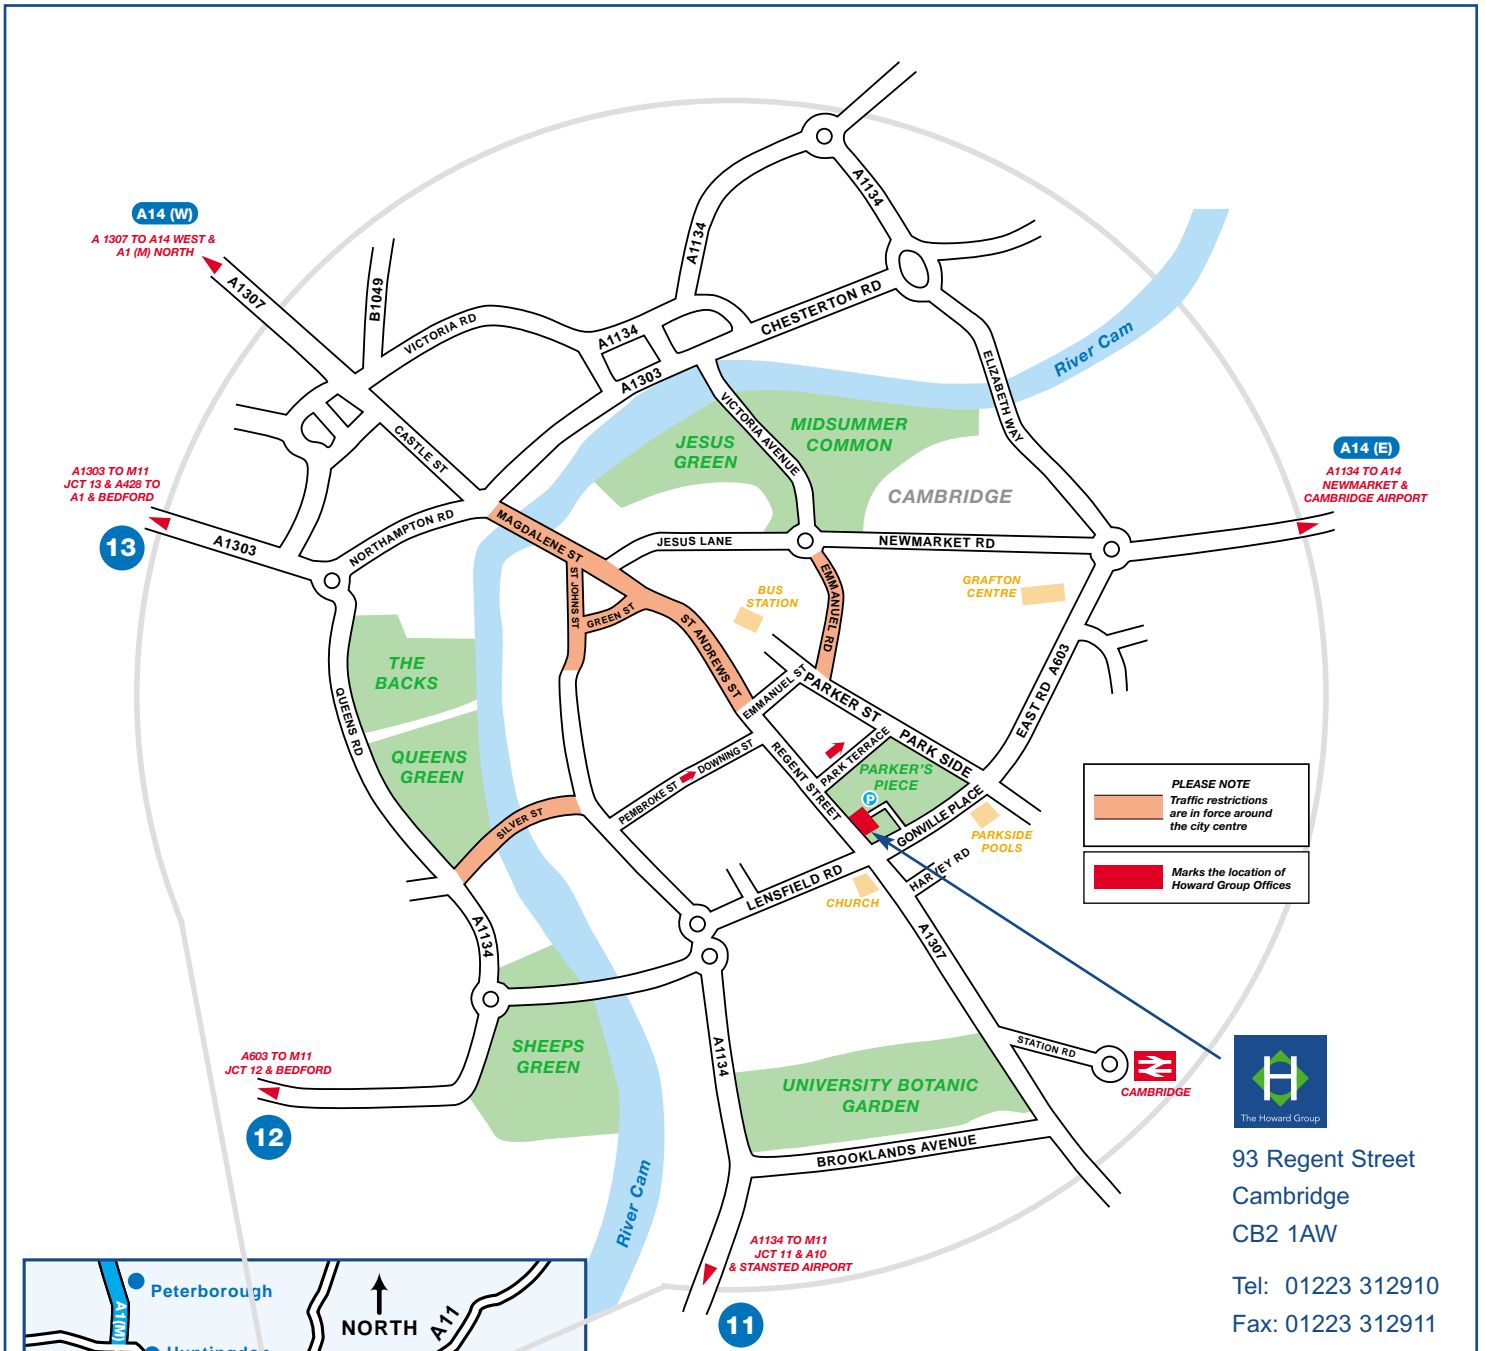

### Public Transport

-  **By Rail**  
Cambridge Station - National Rail  
Enquiries: 08457 484950
-  **By Air**  
Cambridge Airport - located approximately 10 minutes drive from the City Centre.  
Stansted Airport - approximately 30 minutes drive from Cambridge.
-  **By Coach/Bus**  
Stagecoach Cambus.  
Please call traveline on 0870 608 2608 for information.